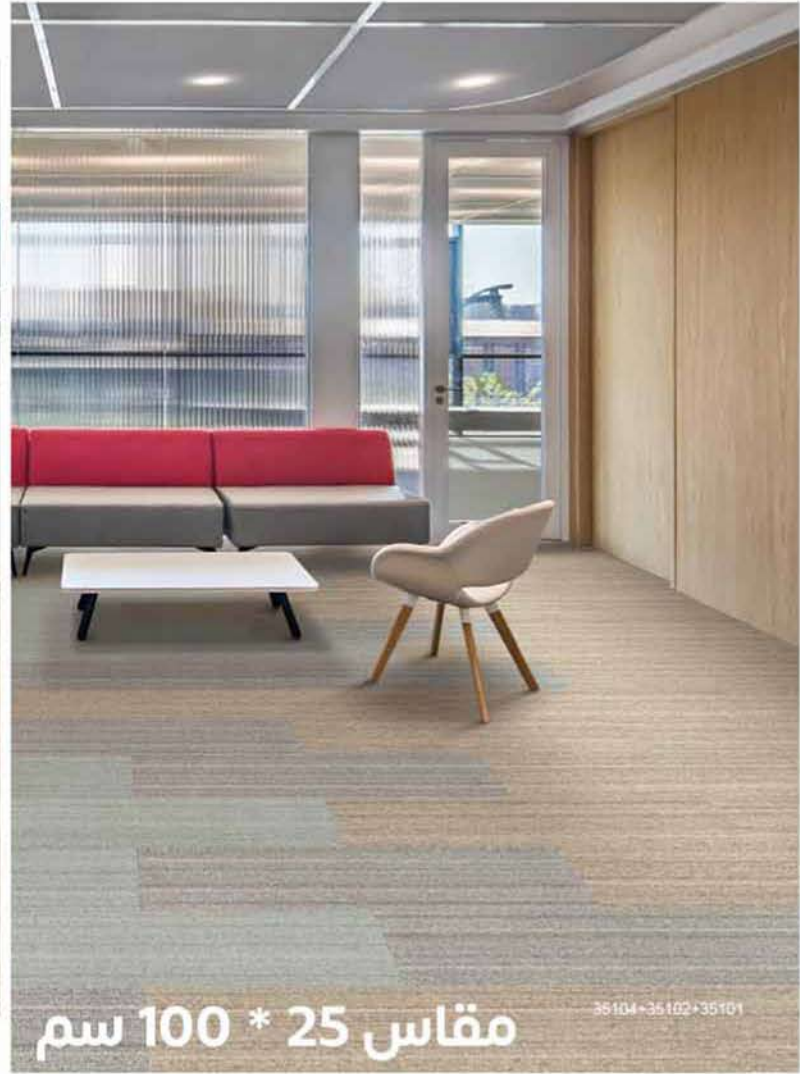

السعر قبل الخصم
ريال ~~63.25~~

ريال **53.76**

سعر المتر المربع
شامل الضريبة