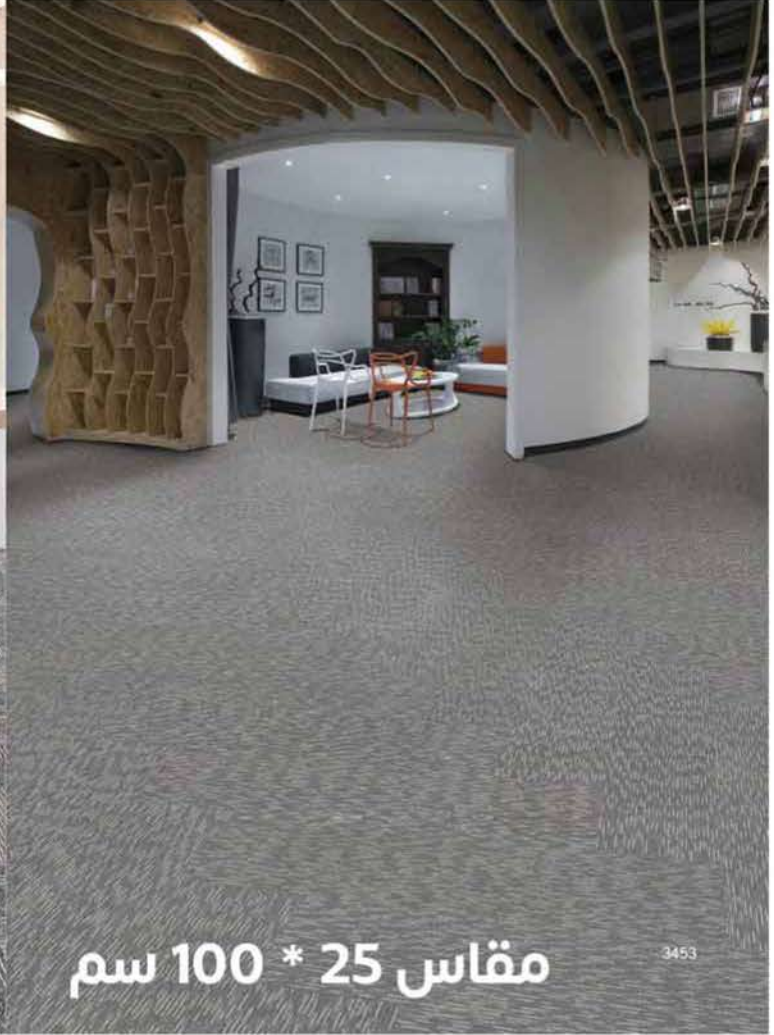

السعر قبل الخصم ~~63.25~~ ريال **53.76** ريال سعر المتر المربع شامل الضريبة